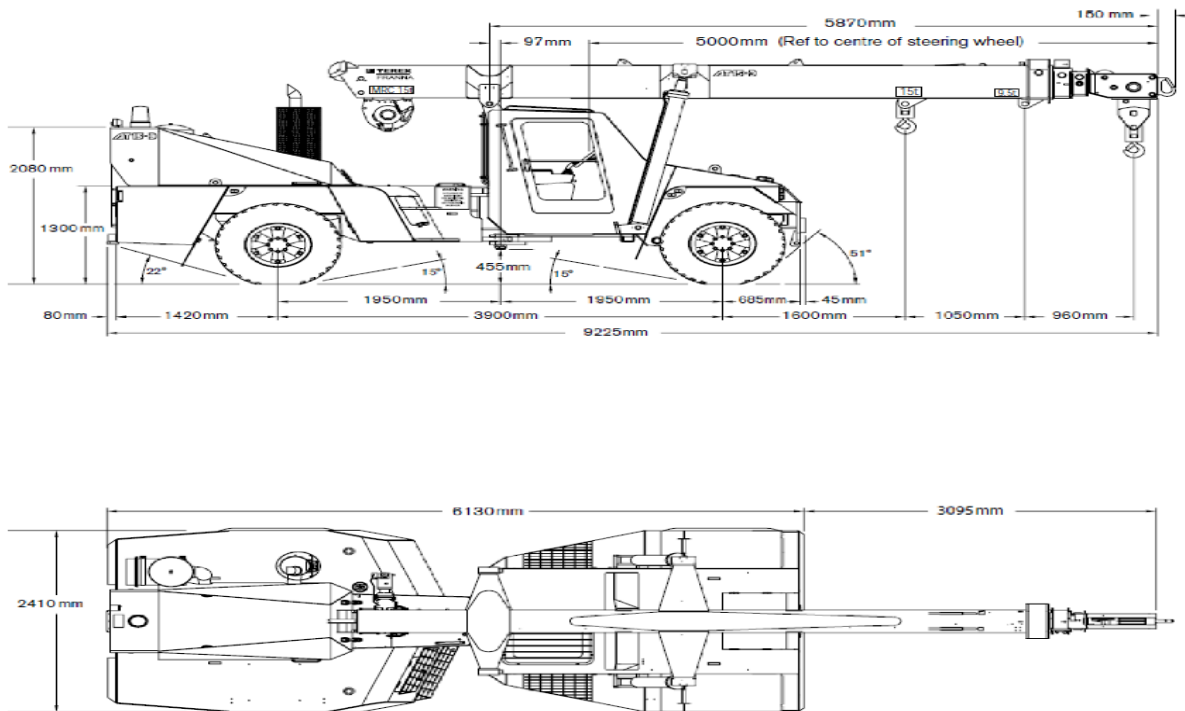

## Franna Crane AT15

Franna Cranes have proved to be well suited to the lifting requirements of the Whitsundays Region. These cranes are exceptionally versatile, allowing them to be utilised in a variety of work site situations. The Franna All Terrain 15 Tonne offers the flexibility of a compact crane with the superb load capabilities of a larger machine; it has been created with hard work in mind. From sand to gravel to rock, this pick 'n' carry crane can handle all sorts of terrains with complete ease.

### Features

- 15 tonne at 1.6 m radius
- 1.05 tonne at 15.86 m radius
- 17 m maximum hook height
- 20 m maximum hook height with fly jib
- Hook block (3 parts) capacity 10.5 tonne
- Single line 3.5 tonne

NOTE: Rated Capacity values shown are for the Pick and Carry Chart.