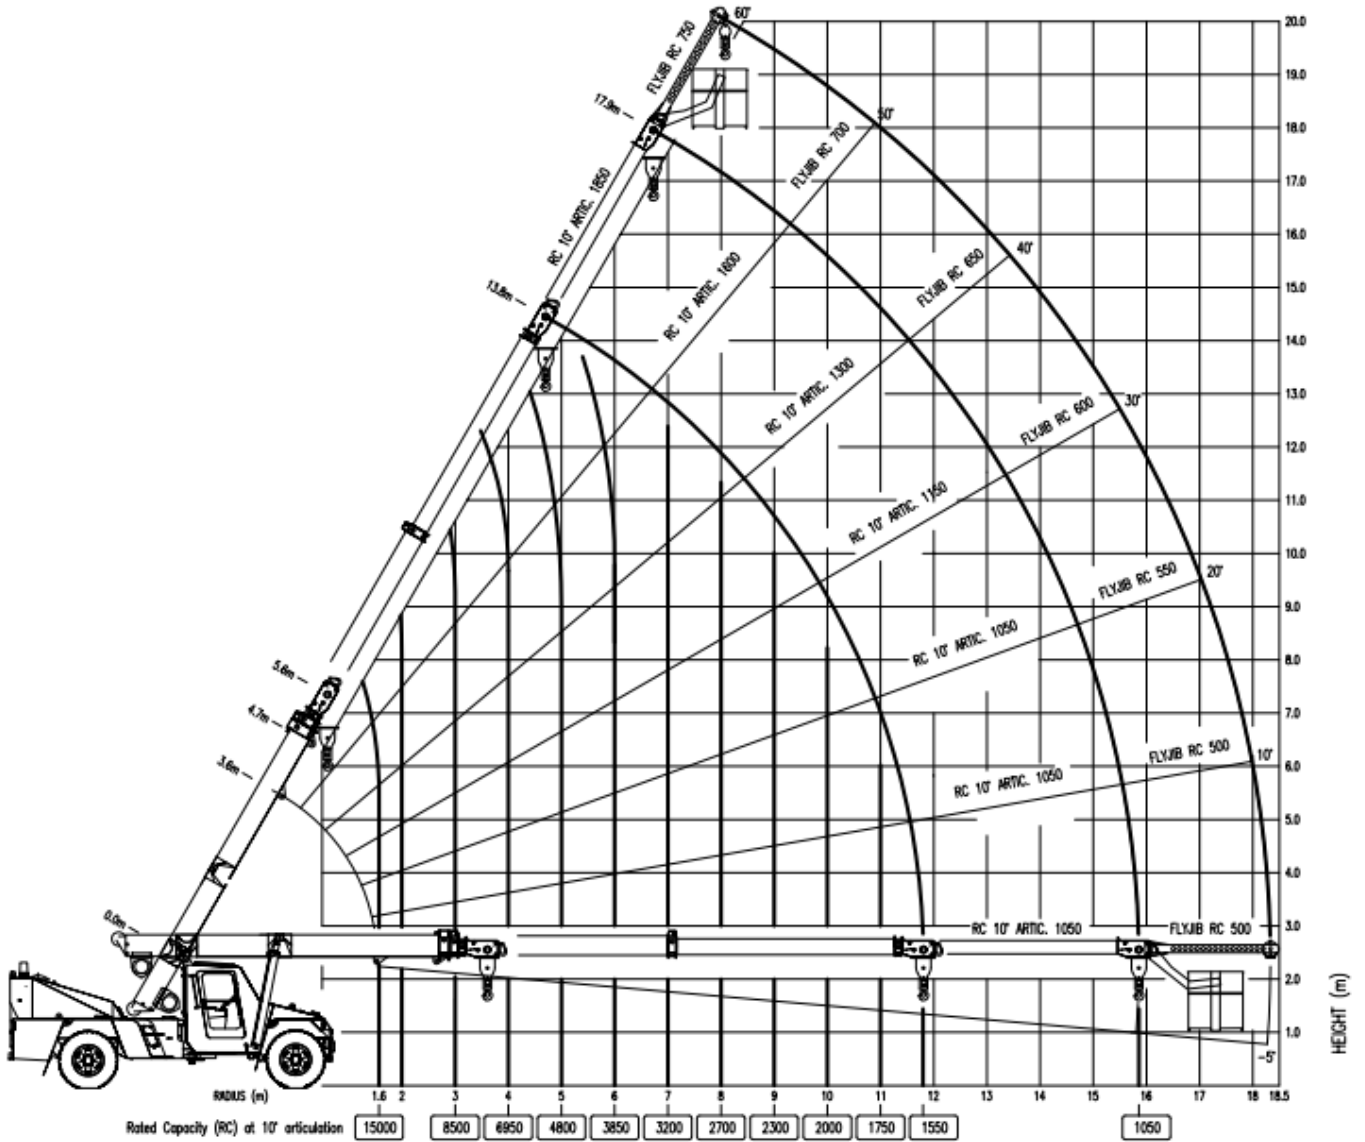

## Franna Crane AT15

Franna Cranes have proved to be well suited to the lifting requirements of the Whitsundays Region. These cranes are exceptionally versatile, allowing them to be utilised in a variety of work site situations. The Franna All Terrain 15 Tonne offers the flexibility of a compact crane with the superb load capabilities of a larger machine; it has been created with hard work in mind. From sand to gravel to rock, this pick 'n' carry crane can handle all sorts of terrains with complete ease.

### Features

- 15 tonne at 1.6 m radius
- 1.05 tonne at 15.86 m radius
- 17 m maximum hook height
- 20 m maximum hook height with fly jib
- Hook block (3 parts) capacity 10.5 tonne
- Single line 3.5 tonne

NOTE: Rated Capacity values shown are for the Pick and Carry Chart.