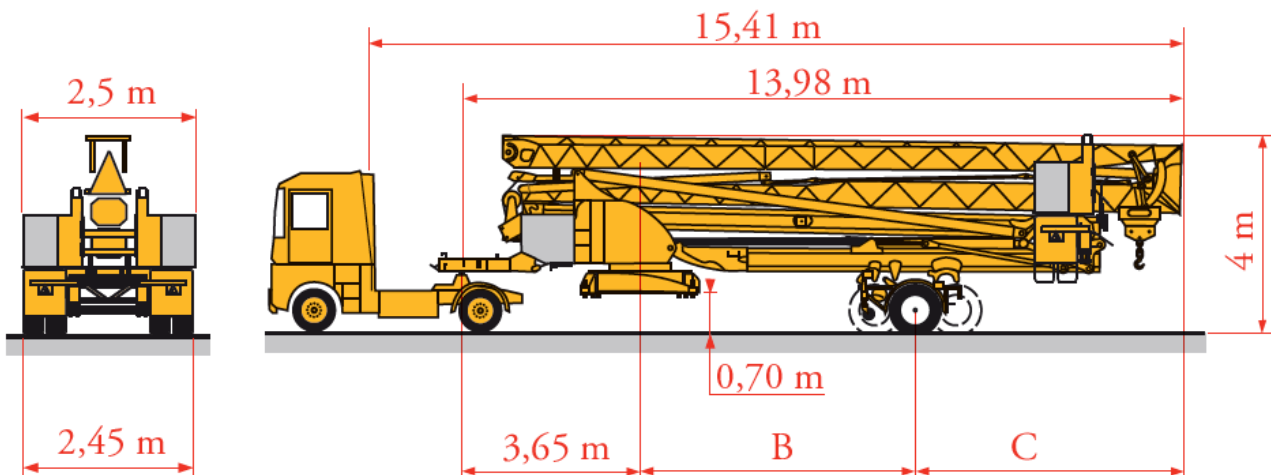

## Potain IGO 50 Self Erecting Crane

Our Potain IGO 50 is a mobile self-erecting tower crane featuring a 40 m reach that quickly sets up in a footprint of only 4.5 x 4.5 m, with a maximum lift of 4 tonne and a radio remote control it provides safe and efficient lifting over an entire worksite,

### Features

- 4000 kg maximum capacity
- 1100 kg capacity at 131ft (40 m)
- 40 m maximum operating hood radius
- 33.8 m maximum operating hook height with jib set at 20 degrees
- 23.2 m maximum hook height with jib horizontal

## Load Charts