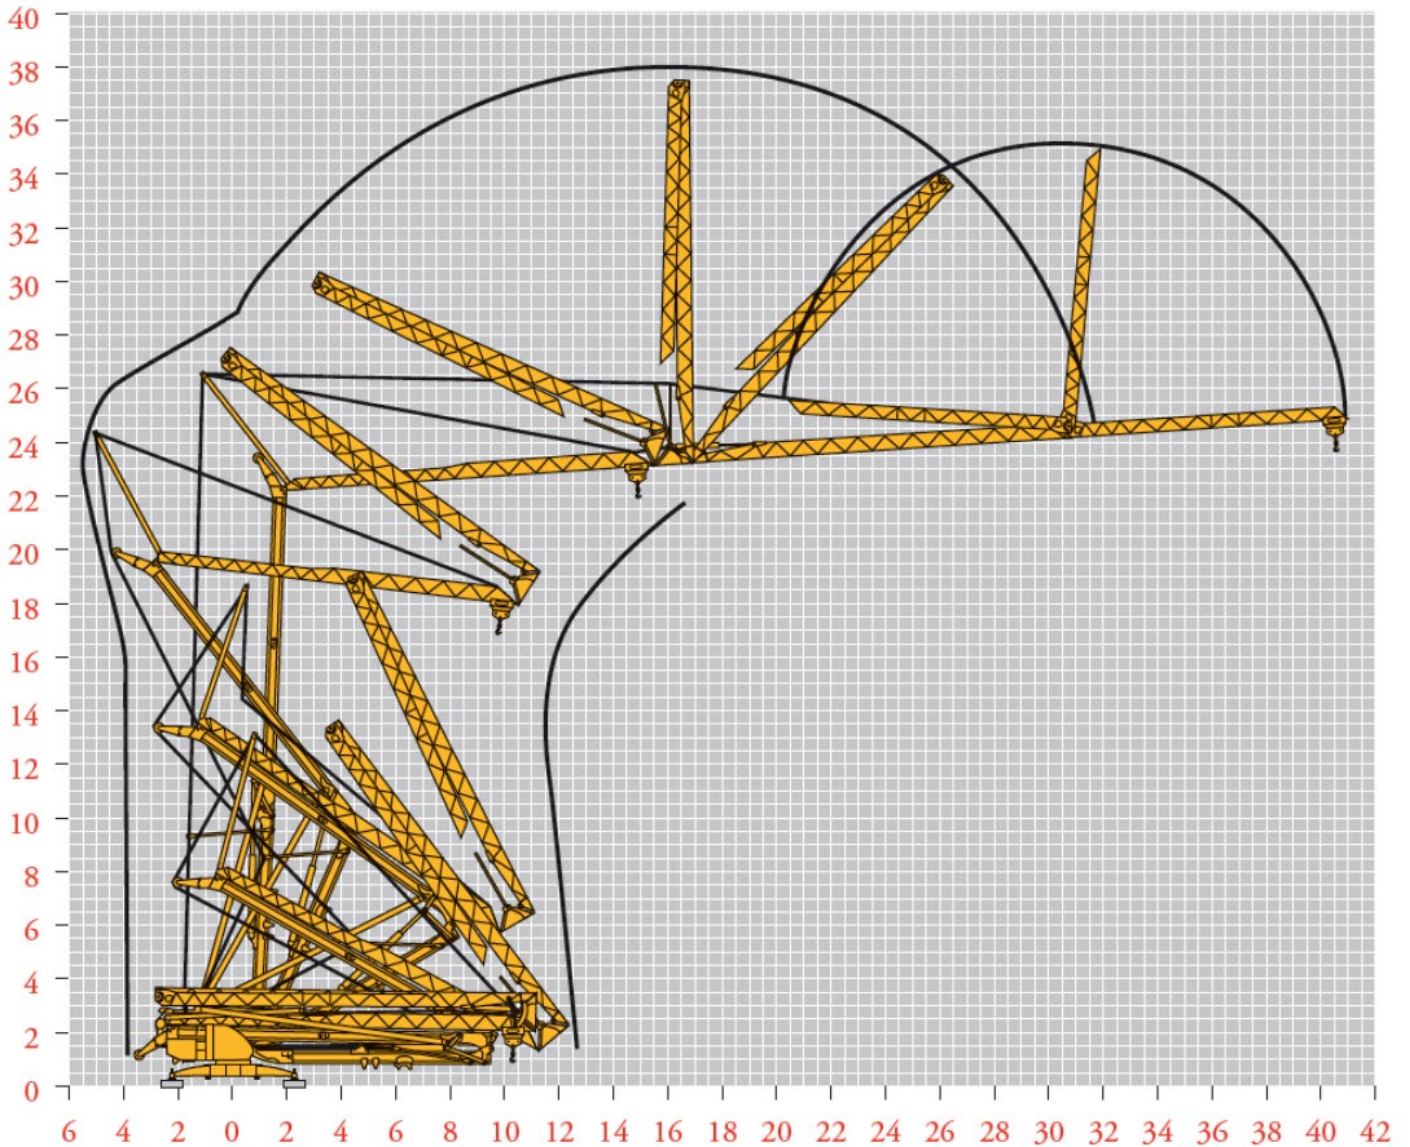

Mobilisation / Erection / Demobilisation Measurements

Assembly video link (Note: the words do not comply with all relevant legislation & WHS QLD Act). <https://www.youtube.com/watch?v=FCCZ4ksNmlA>